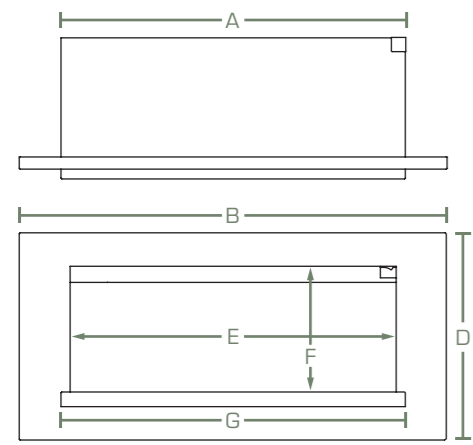

# Maatschetsen meubels

Brockenhurst 870

A	1400mm	F	100mm
B	404mm	G	105mm
C	1020mm	H	87mm
D	536mm	I	317.5mm
E	331mm	J	72.5mm

Brockenhurst 1200

A	1730mm	F	100mm
B	404mm	G	105mm
C	1350mm	H	87mm
D	630.5mm	I	317.5mm
E	425.5mm	J	72.5mm

Winchester 1200

A	1530mm	F	140mm
B	404mm	G	140mm
C	1530mm	H	87mm
D	705mm	I	317.5mm
E	425mm	J	72.5mm

Winchester 1600

A	1930mm	F	140mm
B	404mm	G	140mm
C	1930mm	H	87mm
D	705mm	I	317.5mm
E	425mm	J	72.5mm

Holbury 870

A	845mm	G	845mm
B	1050mm	H	292.5mm
C	322.5mm	I	30mm
D	509mm	J1	24mm
E	797mm	J2	35mm
F	309mm		

Holbury 1200

A	1178mm	G	1175mm
B	1840mm	H	292.5mm
C	322.5mm	I	30mm
D	628mm	J1	24mm
E	1127mm	J2	35mm
F	403mm		