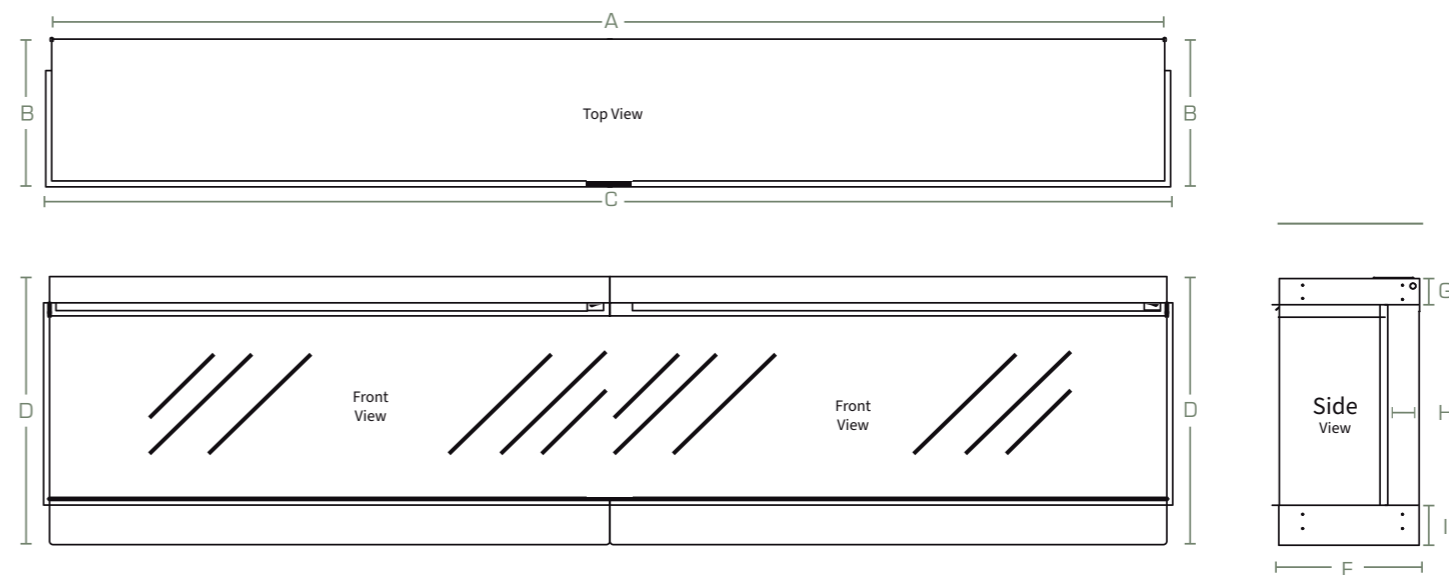

# Maatschetsen New Forest 2400

A	2352mm	F	300mm
B	311mm	G	55.5mm
C	2375mm	H	67mm
D	563mm	I	83.5mm
E	424mm		