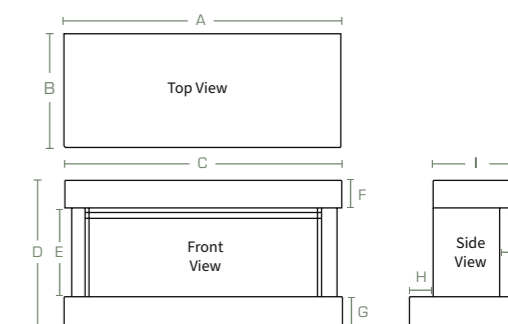

# Maatschetsen meubels

Brockenhurst 870

A	1400mm	F	100mm
B	404mm	G	105mm
C	1020mm	H	87mm
D	536mm	I	317.5mm
E	331mm	J	72.5mm

Brockenhurst 1200

A	1730mm	F	100mm
B	404mm	G	105mm
C	1350mm	H	87mm
D	630.5mm	I	317.5mm
E	425.5mm	J	72.5mm

Brockenhurst 1600

A	2130mm	F	100mm
B	404mm	G	105mm
C	1750mm	H	87mm
D	630.5mm	I	317.5mm
E	425.5mm	J	72.5mm

Winchester 870

A	1200mm	F	140mm
B	404mm	G	140mm
C	1200mm	H	87mm
D	611mm	I	317.5mm
E	331mm	J	72.5mm

Winchester 1200

A	1530mm	F	140mm
B	404mm	G	140mm
C	1530mm	H	87mm
D	705mm	I	317.5mm
E	425mm	J	72.5mm

Winchester 1600

A	1930mm	F	140mm
B	404mm	G	140mm
C	1930mm	H	87mm
D	705mm	I	317.5mm
E	425mm	J	72.5mm

Holbury 870

A	845mm	G	845mm
B	1050mm	H	292.5mm
C	322.5mm	I	30mm
D	509mm	J1	24mm
E	797mm	J2	35mm
F	309mm		

Holbury 1200

A	1178mm	G	1175mm
B	1840mm	H	292.5mm
C	322.5mm	I	30mm
D	628mm	J1	24mm
E	1127mm	J2	35mm
F	403mm		