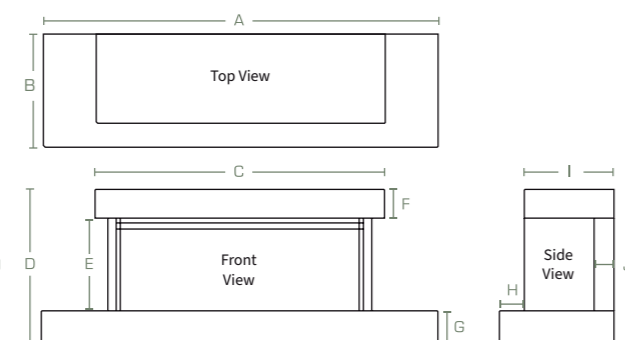

# Maatschetsen meubels

Brockenhurst 870

A	1400mm	F	100mm
B	404mm	G	105mm
C	1020mm	H	87mm
D	536mm	I	317.5mm
E	331mm	J	72.5mm

Brockenhurst 1200

A	1730mm	F	100mm
B	404mm	G	105mm
C	1350mm	H	87mm
D	630.5mm	I	317.5mm
E	425.5mm	J	72.5mm