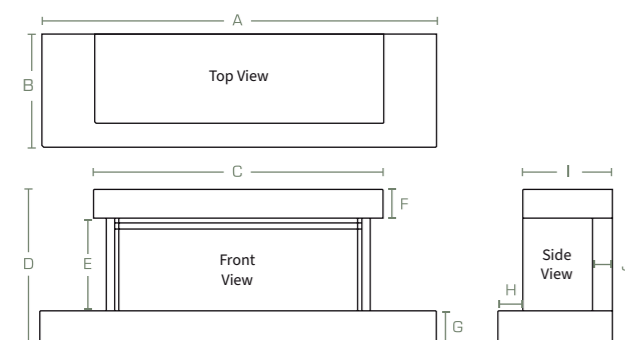

# Maatschetsen meubels

Brockenhurst 870

A	1400mm	F	100mm
B	404mm	G	105mm
C	1020mm	H	87mm
D	536mm	I	317.5mm
E	331mm	J	72.5mm

Brockenhurst 1200

A	1730mm	F	100mm
B	404mm	G	105mm
C	1350mm	H	87mm
D	630.5mm	I	317.5mm
E	425.5mm	J	72.5mm