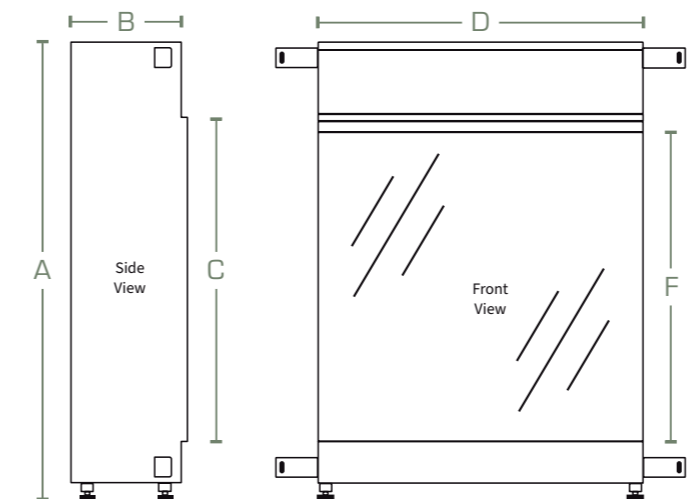

# Maatschetsen New forest 650 square

A	911mm	E	150mm
B	220mm	F	620mm
C	652mm	G	115mm
D	652mm	H	654mm