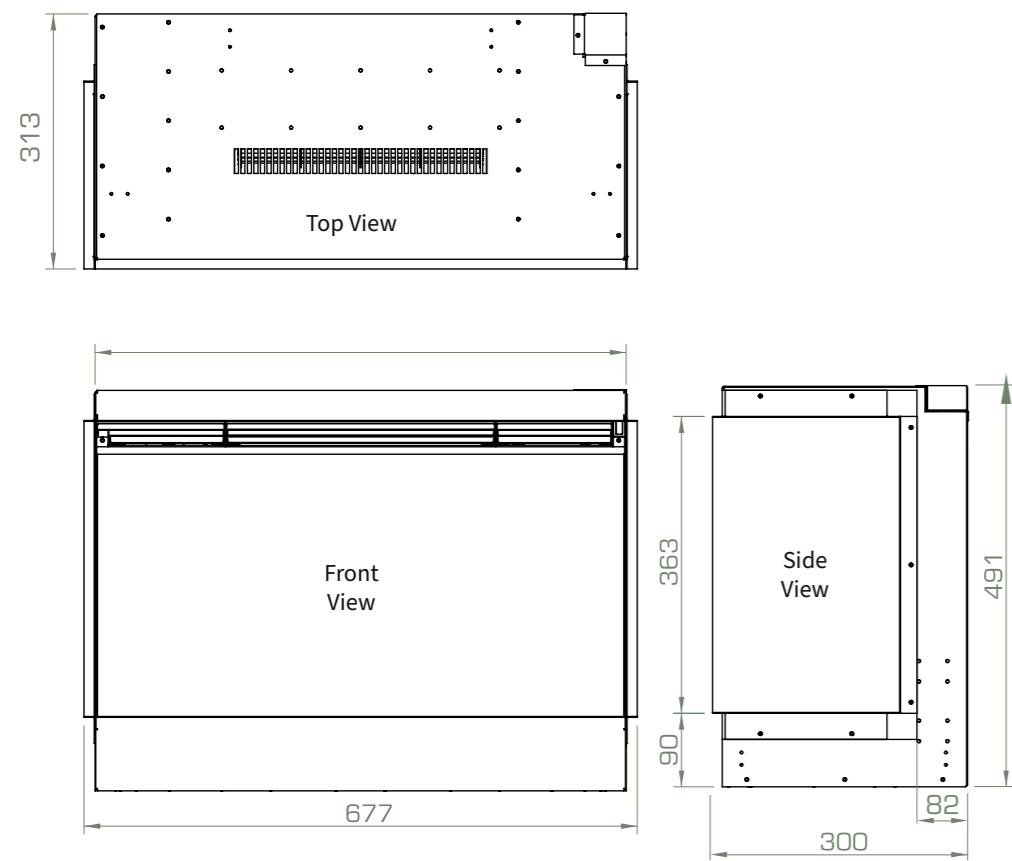

Maatschetsen
New forest Ashlett 650 Insert