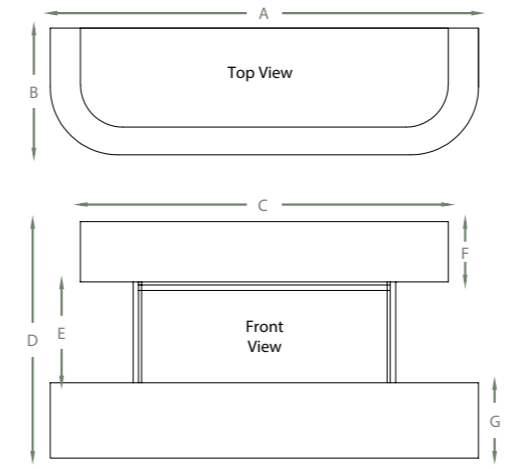

# Maatschetsen meubels

Brockenhurst 870

A	1400mm	F	100mm
B	404mm	G	105mm
C	1020mm	H	87mm
D	536mm	I	317.5mm
E	331mm	J	72.5mm

Brockenhurst 1200

A	1730mm	F	100mm
B	404mm	G	105mm
C	1350mm	H	87mm
D	630.5mm	I	317.5mm
E	425.5mm	J	72.5mm

Winchester 1200

A	1530mm	F	140mm
B	404mm	G	140mm
C	1530mm	H	87mm
D	705mm	I	317.5mm
E	425mm	J	72.5mm

Winchester 1600

A	1930mm	F	140mm
B	404mm	G	140mm
C	1930mm	H	87mm
D	705mm	I	317.5mm
E	425mm	J	72.5mm

Holbury 870

A	845mm	G	845mm
B	1050mm	H	292.5mm
C	322.5mm	I	30mm
D	509mm	J1	24mm
E	797mm	J2	35mm
F	309mm		

Holbury 1200

A	1178mm	G	1175mm
B	1840mm	H	292.5mm
C	322.5mm	I	30mm
D	628mm	J1	24mm
E	1127mm	J2	35mm
F	403mm		

Holbury 1600

A	1578mm	G	1575mm
B	1840mm	H	292.5mm
C	322.5mm	I	30mm
D	628mm	J1	24mm
E	1527mm	J2	35mm
F	403mm		

Eccence 870

A	1419mm	F	200mm
B	420mm	G	250mm
C	1219mm	H	102mm
D	784mm	I	328mm
E	334mm	J	75mm