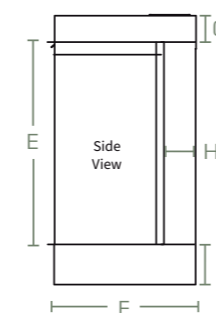

## Maatschetsen New Forest 1600

A	1576mm	F	300mm
B	311mm	G	55.5mm
C	1600mm	H	67mm
D	563mm	I	83.5mm
E	424mm		