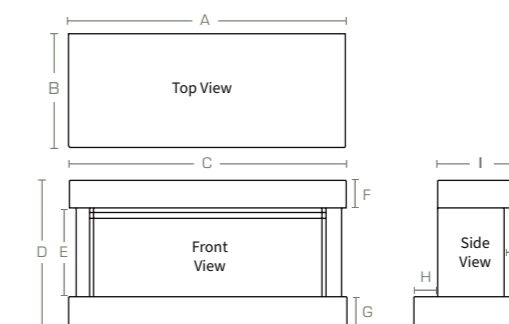

# Maatschetsen meubels

Brockenhurst 870

A	1400mm	F	100mm
B	404mm	G	105mm
C	1020mm	H	87mm
D	536mm	I	317.5mm
E	331mm	J	72.5mm

Brockenhurst 1200

A	1730mm	F	100mm
B	404mm	G	105mm
C	1350mm	H	87mm
D	630.5mm	I	317.5mm
E	425.5mm	J	72.5mm

Brockenhurst 1600

A	2130mm	F	100mm
B	404mm	G	105mm
C	1750mm	H	87mm
D	630.5mm	I	317.5mm
E	425.5mm	J	72.5mm

Winchester 870

A	1200mm	F	140mm
B	404mm	G	140mm
C	1200mm	H	87mm
D	611mm	I	317.5mm
E	331mm	J	72.5mm

Winchester 1200

A	1530mm	F	140mm
B	404mm	G	140mm
C	1530mm	H	87mm
D	705mm	I	317.5mm
E	425mm	J	72.5mm

Winchester 1600

A	1930mm	F	140mm
B	404mm	G	140mm
C	1930mm	H	87mm
D	705mm	I	317.5mm
E	425mm	J	72.5mm

Holbury 870