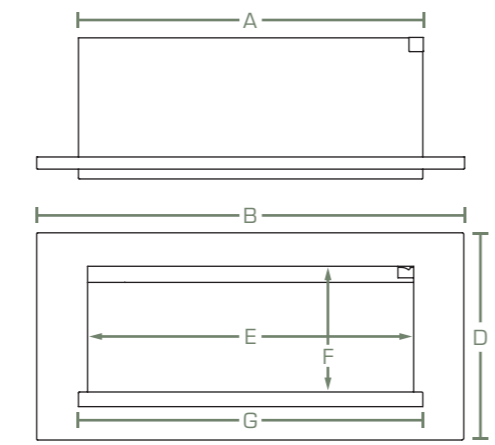

Holbury 1600

A	1578mm	G	1575mm
B	1840mm	H	292.5mm
C	322.5mm	I	30mm
D	628mm	J1	24mm
E	1527mm	J2	35mm
F	403mm