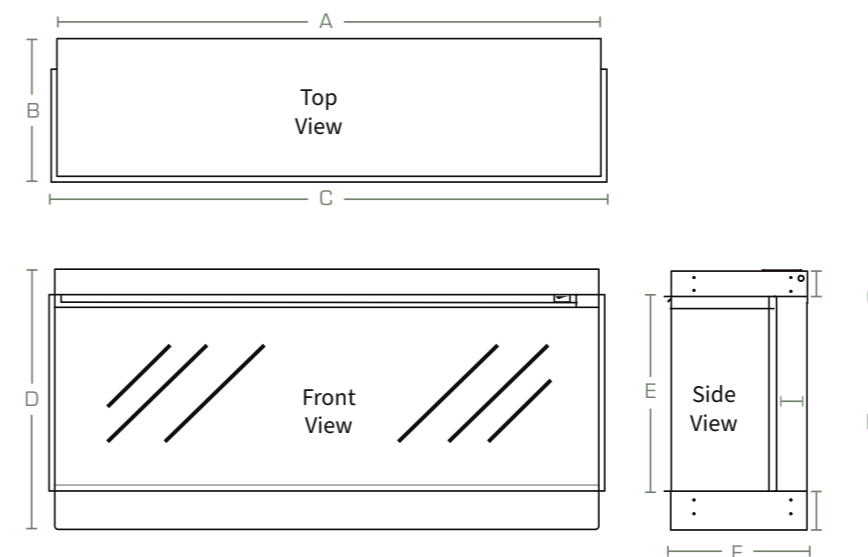

## Maatschetsen New Forest 1200

A	1178mm	F	300mm
B	311mm	G	55.5mm
C	1200mm	H	67mm
D	563mm	I	83.5mm
E	424mm		