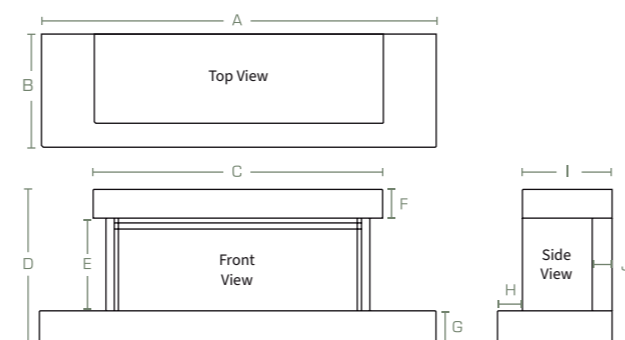

Brockenhurst 1600

A	2130mm	F	100mm
B	404mm	G	105mm
C	1750mm	H	87mm
D	630.5mm	I	317.5mm
E	425.5mm	J	72.5mm