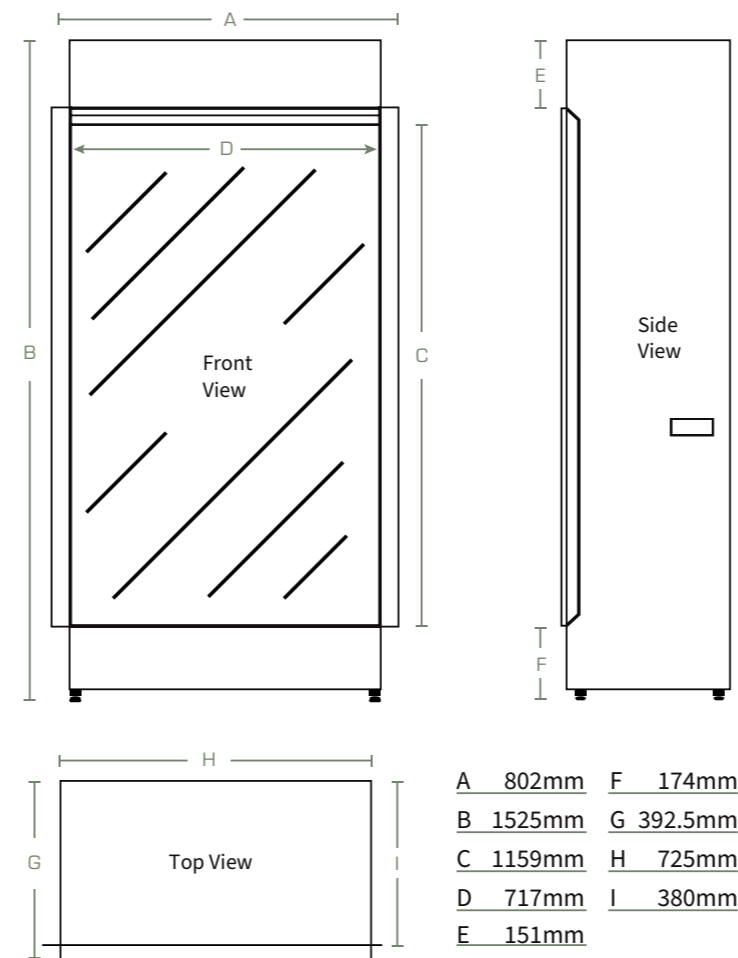

Maatschetsen New Forest Knightwood