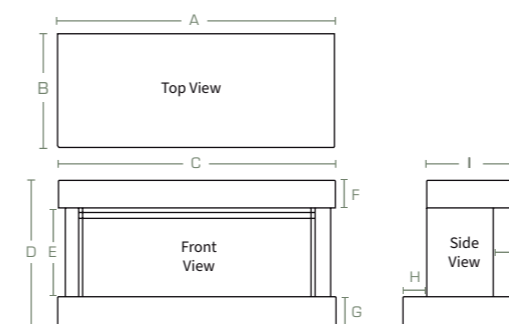

Winchester 870

A	1200mm	F	140mm
B	404mm	G	140mm
C	1200mm	H	87mm
D	611mm	I	317.5mm
E	331mm	J	72.5mm